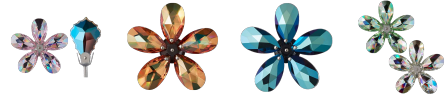

# SWAROVSKI

L I G H T I N G

## BLOSSOM - SWAROVSKI

CPB165

### OPTIONS

Original Blossom (O), Autumn Blossom (A),  
Night Blossom (N), Spring-Light Peridot and  
Yellow Shadow Blossom (S)

### SPECIFICATIONS

↔ Width/Length:	65in / 165cm
↕ Height:	57in / 145cm
↗↘ Depth/Extension:	35.4in / 90cm
↓ Chain Length:	98.5in / 250cm
📦 Hang Weight:	28.7lbs / 12.9kg
Tier Count:	1
Light Source:	LED
Light Temperature:	6500K
Bulb Count:	67
Bulb Info:	(67) .1 MAX, LED*