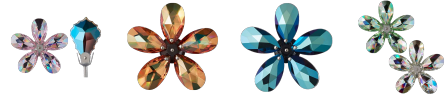

SWAROVSKI

L I G H T I N G

BLOSSOM - SWAROVSKI

CPB165

OPTIONS

Original Blossom (O), Autumn Blossom (A),
Night Blossom (N), Spring-Light Peridot and
Yellow Shadow Blossom (S)

MORE BLOSSOM

CPB054

CPB085

CPBN054

CPBN085

CPBN165

- SWAROVSKI-LIGHTING.COM
- [VIEW](#)
- [CONNECT](#)
- [WHERE TO BUY](#)

SPECIFICATIONS

Width/Length:	65in / 165cm
↕ Height:	57in / 145cm
↔ Depth/Extension:	35.4in / 90cm
↓ Chain Length:	98.5in / 250cm
📦 Hang Weight:	28.7lbs / 12.9kg
Tier Count:	1
Light Source:	LED
Light Temperature:	6500K
Bulb Count:	67
Bulb Info:	(67) .1 MAX, LED*

*Bulb Included **Bulb Not Included