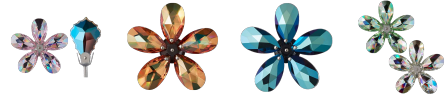

SWAROVSKI

L I G H T I N G

BLOSSOM - SWAROVSKI

CPB165

OPTIONS

Original Blossom (O), Autumn Blossom (A),
Night Blossom (N), Spring-Light Peridot and
Yellow Shadow Blossom (S)

MORE BLOSSOM

CPB054

CPB085

CPBN054

CPBN085

CPBN165

- SWAROVSKI-LIGHTING.COM
- [VIEW](#)
- [CONNECT](#)
- [WHERE TO BUY](#)

SPECIFICATIONS

↔ Width/Length:	65in / 165cm
↕ Height:	57in / 145cm
↗↘ Depth/Extension:	35.4in / 90cm
↓ Chain Length:	98.5in / 250cm
📦 Hang Weight:	28.7lbs / 12.9kg
Tier Count:	1
Light Source:	LED
Light Temperature:	6500K
Bulb Count:	67
Bulb Info:	(67) .1 MAX, LED*

*Bulb Included **Bulb Not Included