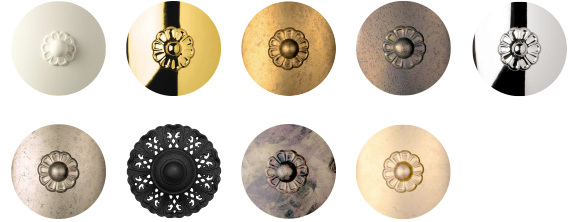

SCHONBEK

1870

ESMERY
AR1002

OPTIONS

Heritage Crystal (H), Crystals From Swarovski (S)

-06, -211, -22, -23, -40, -48, -59, -76, -26

SPECIFICATIONS

Type:	Wall Sconce
↔ Width/Length:	12.5in / 32cm
↕ Height:	16.5in / 42cm
↗ Depth/Extension:	7in / 18cm
📏 Hang Weight:	2lbs / .9kg
Bulb Count:	2
Bulb Info:	(2) E12, 60 MAX, B10**
Voltage:	110V

*Bulb Included **Bulb Not Included