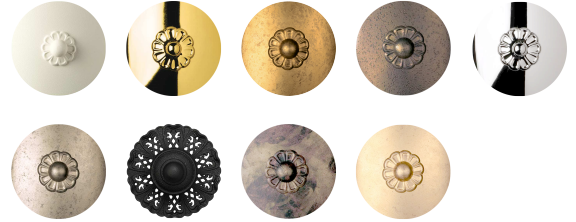

SCHONBEK

1870

ESMERY
AR1004

OPTIONS

Heritage Crystal (H), Crystals From Swarovski (S)

-06, -211, -22, -23, -40, -48, -59, -76, -26

SPECIFICATIONS

Type:	Chandelier
↔ Width/Length:	21in / 53cm
↕ Height:	21.5in / 55cm
↓ Chain Length:	40in / 102cm
⬇ Hang Weight:	8lbs / 3.6kg
Bulb Count:	4
Bulb Info:	(4) E12, 60 MAX, B10**
Voltage:	110V

*Bulb Included **Bulb Not Included