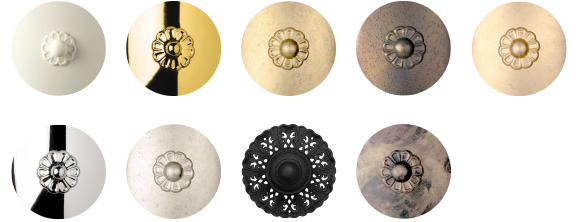

SCHONBEK

1870

ESMERY
AR1012

OPTIONS

Heritage Crystal (H), Crystals From Swarovski (S)

-06, -211, -22, -23, -26, -40, -48, -59, -76

SPECIFICATIONS

Type:	Chandelier
↔ Width/Length:	37in / 94cm
↕ Height:	38.75in / 98cm
↓ Chain Length:	80in / 203cm
⬇️ Hang Weight:	17lbs / 7.7kg
Tier Count:	2
Bulb Count:	12
Bulb Info:	(12) E12, 60 MAX, B10**
Voltage:	110V

*Bulb Included **Bulb Not Included