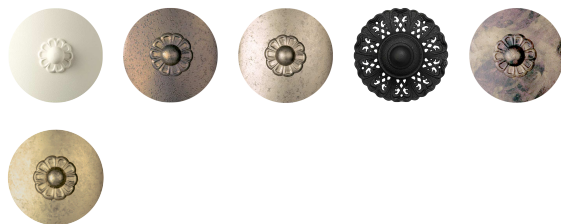

EARLY AMERICAN
ER1016

OPTIONS

Spectra Crystal (A), Heritage Crystal (H),
Crystals From Swarovski (S)

-06, -23, -48, -59, -76, -44

SPECIFICATIONS

Type:	Chandelier
↔ Width/Length:	24.5in / 62cm
↕ Height:	21.5in / 55cm
↓ Chain Length:	40in / 102cm
⬇ Hang Weight:	9lbs / 4.1kg
Bulb Count:	6
Bulb Info:	(6) E12, 60 MAX, B10**
Voltage:	110V

*Bulb Included **Bulb Not Included