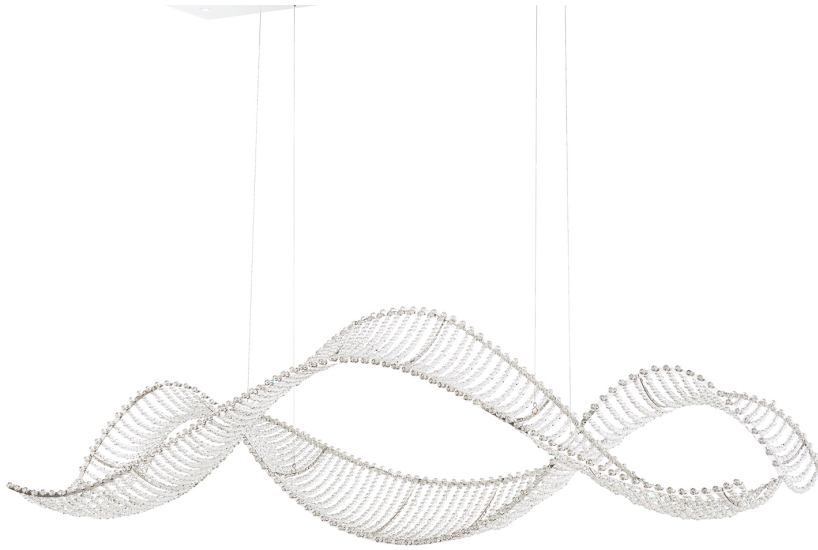

# SCHONBEK

1870

ALON  
SRI500

## OPTIONS

Crystals From Swarovski (S)

-SS1

## SPECIFICATIONS

Type:	Pendant
↔ Width/Length:	60in / 152cm
↕ Height:	19in / 48cm
↗ Depth/Extension:	19in / 48cm
↓ Chain Length:	144in / 366cm
⬇ Hang Weight:	37lbs / 16.7kg
Light Temperature:	3000K
Bulb Count:	6
Bulb Info:	(6) 48 MAX, LED*
Voltage:	110V